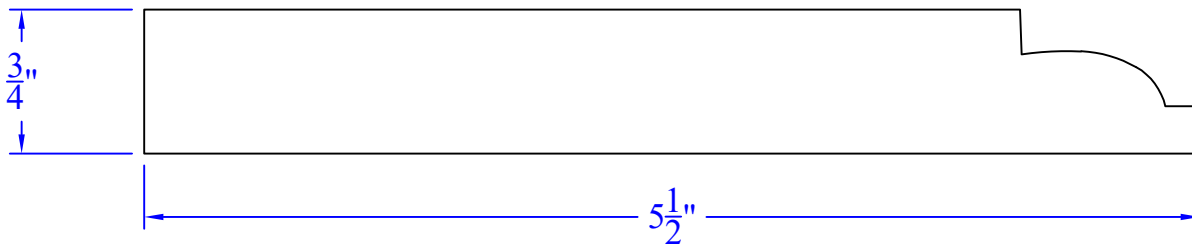

Creative Woodworking N.W., Inc.

1036 S.E. Taylor * Portland, Oregon 97214
Phone:(503) 230-9265 * Fax:(503) 232-9082
www.Creativewoodworkingnw.com

BASE289

3/4" x 5-1/2"

SHAPER ONLY