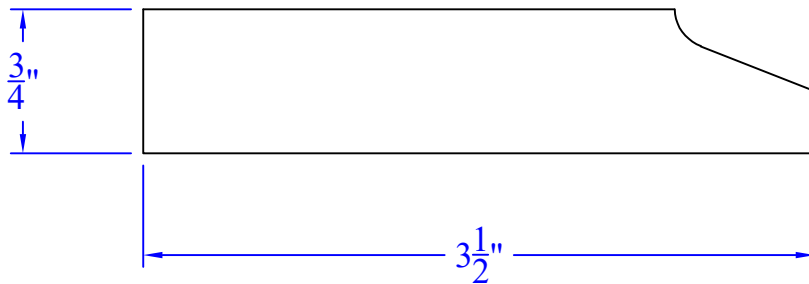

Creative Woodworking N.W., Inc.

1036 S.E. Taylor * Portland, Oregon 97214
Phone:(503) 230-9265 * Fax:(503) 232-9082
www.Creativewoodworkingnw.com

BASE294

3/4" x 3-1/2"

VARIOUS WIDTHS