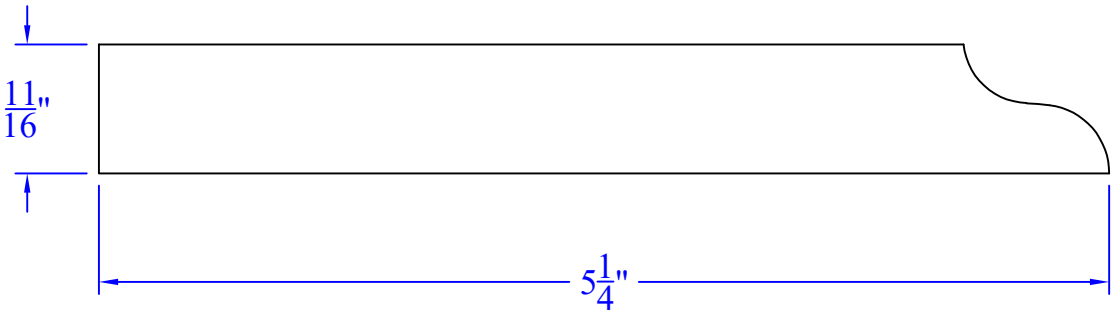

# Creative Woodworking N.W., Inc.

1036 S.E. Taylor \* Portland, Oregon 97214

Phone:(503) 230-9265 \* Fax:(503) 232-9082

www.Creativewoodworkingnw.com

**BASE295**  
 **$11/16"$  x  $5-1/4"$**