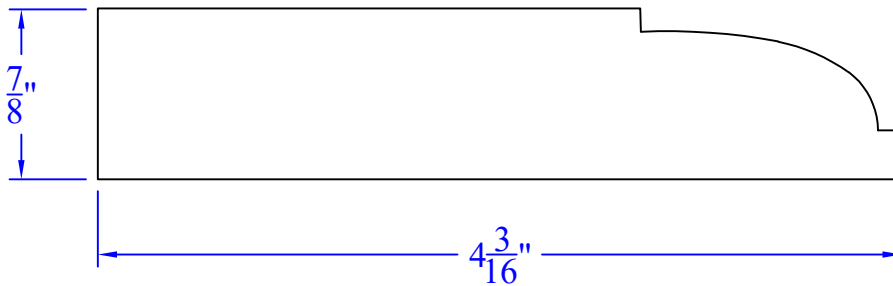

Creative Woodworking N.W., Inc.

1036 S.E. Taylor * Portland, Oregon 97214
Phone:(503) 230-9265 * Fax:(503) 232-9082
www.Creativewoodworkingnw.com

BASE296
7/8" x 4-3/16"