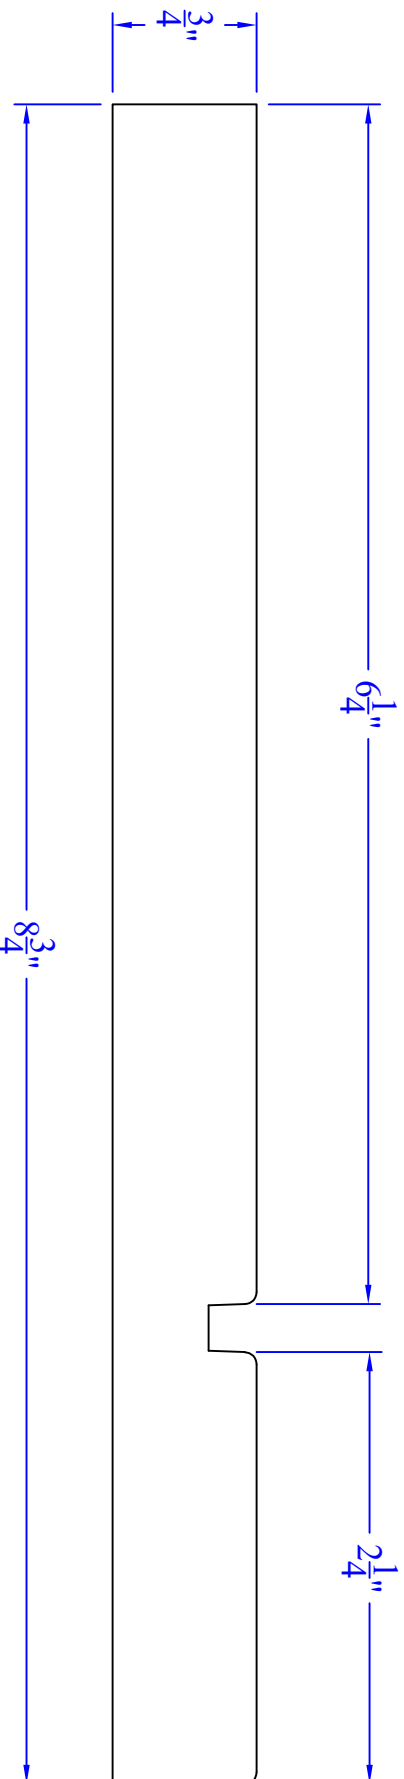

# Creative Woodworking N.W., Inc.

1036 S.E. Taylor \* Portland, Oregon 97214

Phone:(503) 230-9265 \* Fax:(503) 232-9082

[www.Creativewoodworkingnw.com](http://www.Creativewoodworkingnw.com)

**BASE297**

**$3/4$ " X  $8-3/4$ "**