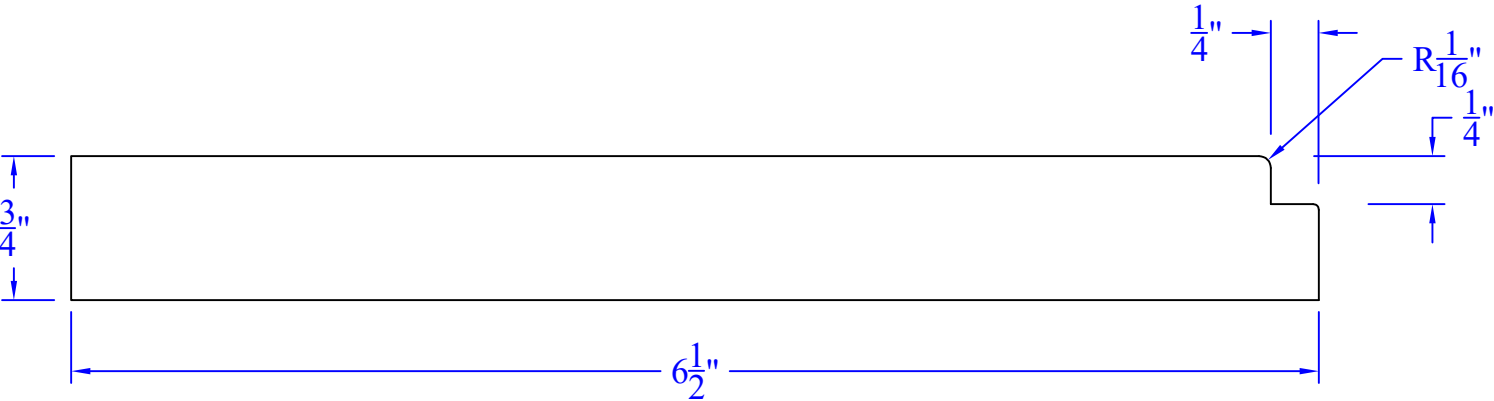

Creative Woodworking N.W., Inc.

1036 S.E. Taylor * Portland, Oregon 97214
Phone:(503) 230-9265 * Fax:(503) 232-9082
www.Creativewoodworkingnw.com

BASE298
3/4" x 6-1/2"