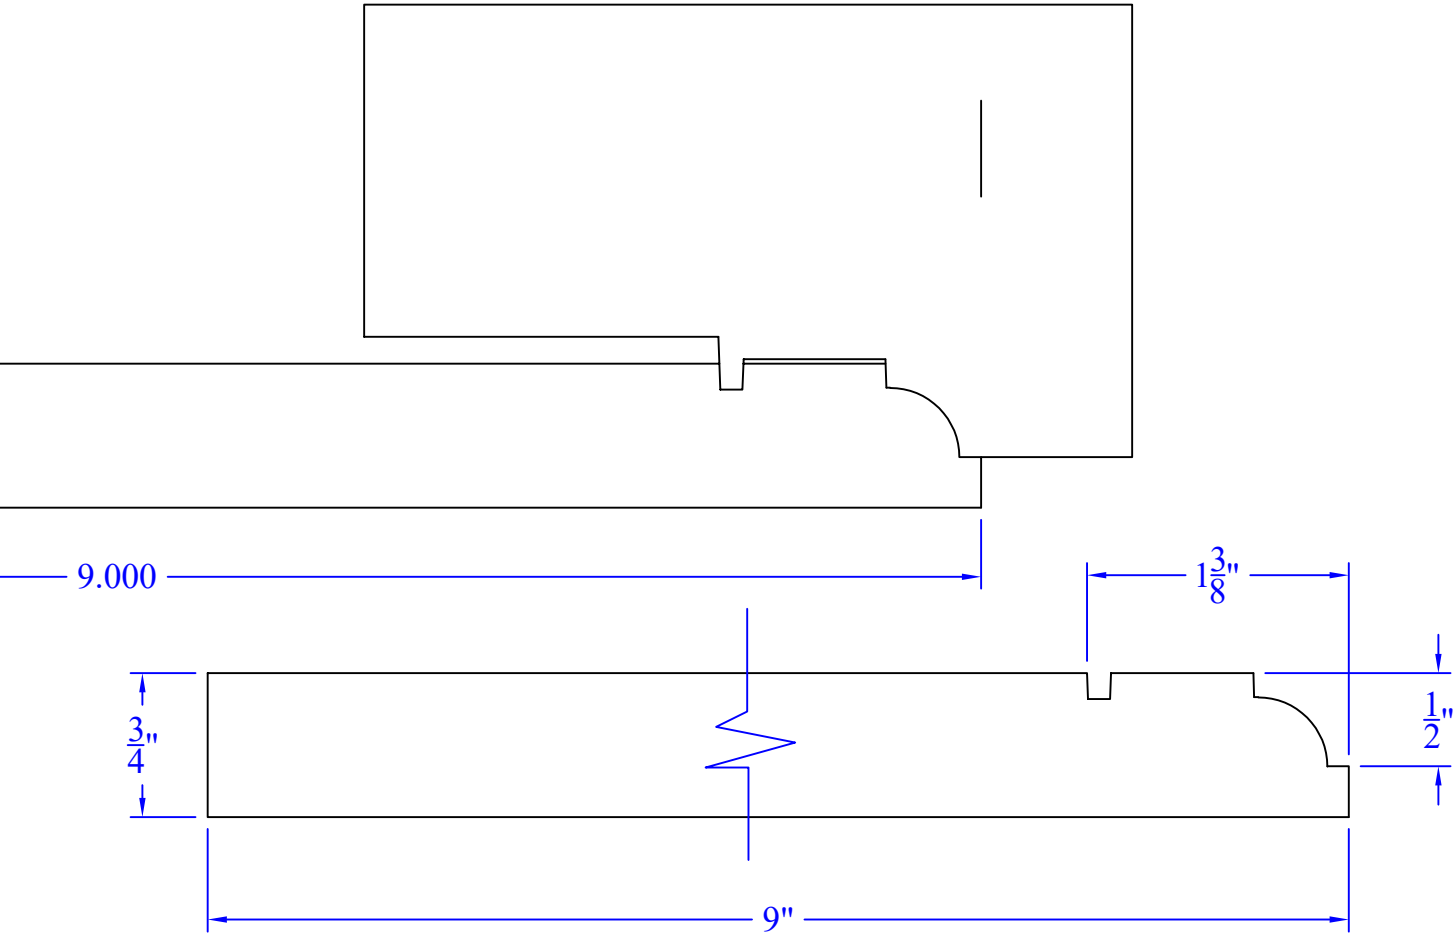

Creative Woodworking N.W., Inc.

1036 S.E. Taylor * Portland, Oregon 97214
Phone:(503) 230-9265 * Fax:(503) 232-9082
www.Creativewoodworkingnw.com

BASE305
3/4" x 9"
RUN AND SAND