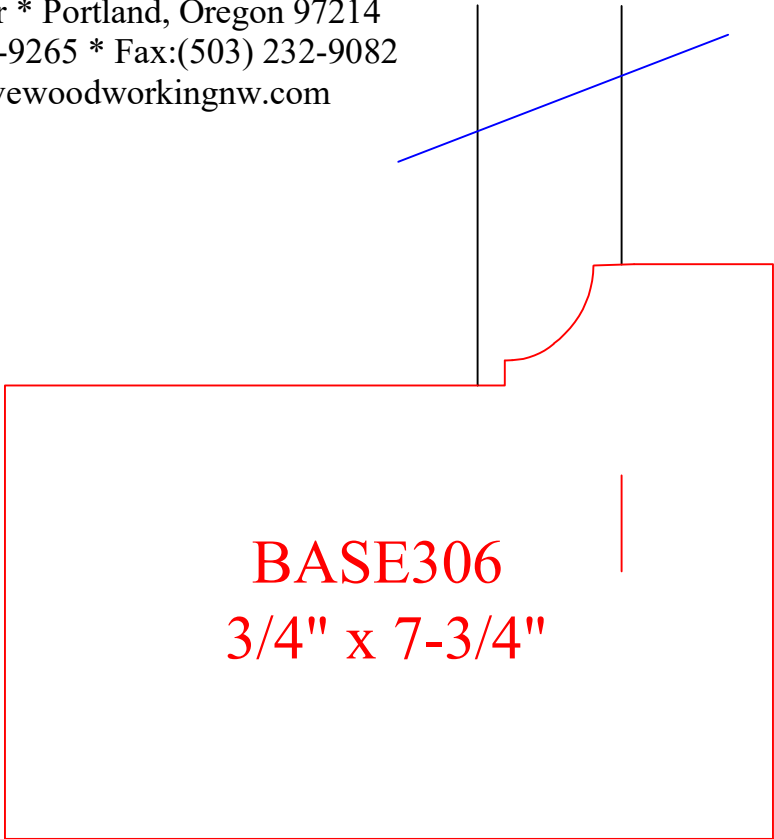

# Creative Woodworking N.W., Inc.

1036 S.E. Taylor \* Portland, Oregon 97214  
Phone:(503) 230-9265 \* Fax:(503) 232-9082  
www.Creativewoodworkingnw.com

**BASE306**  
**3/4" x 7-3/4"**

**BASE306**  
**3/4" x 7-3/4"**  
**VARIOUS WIDTHS**