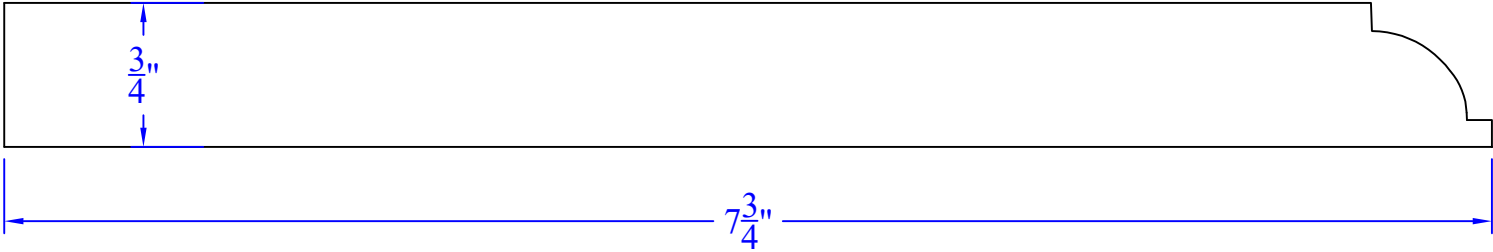

# Creative Woodworking N.W., Inc.

1036 S.E. Taylor \* Portland, Oregon 97214  
Phone:(503) 230-9265 \* Fax:(503) 232-9082  
www.Creativewoodworkingnw.com

**BASE306**  
**3/4" x 7-3/4"**

**BASE306**  
**3/4" x 7-3/4"**  
**VARIOUS WIDTHS**