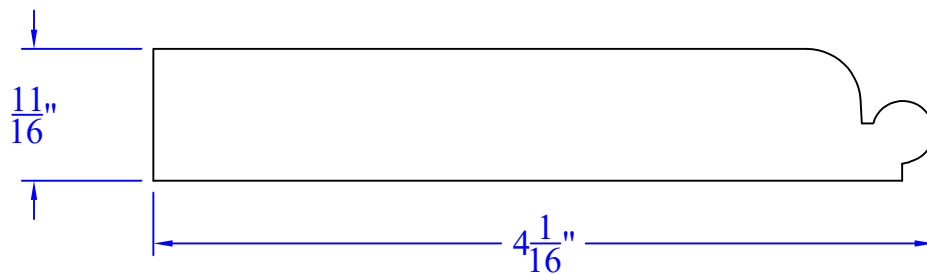

# Creative Woodworking N.W., Inc.

1036 S.E. Taylor \* Portland, Oregon 97214  
Phone:(503) 230-9265 \* Fax:(503) 232-9082  
www.Creativewoodworkingnw.com

**BASE307**

**$11/16"$  x  $4-1/16"$**