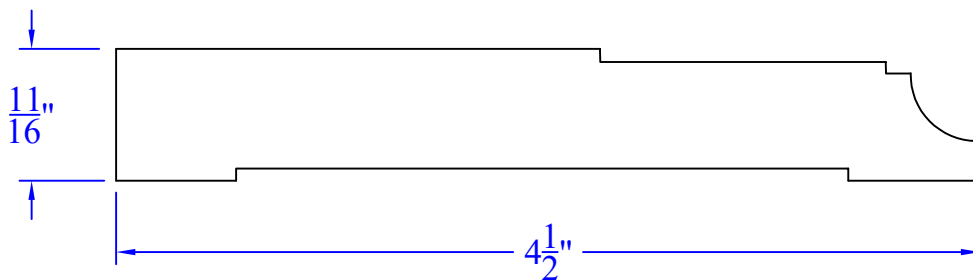

# Creative Woodworking N.W., Inc.

1036 S.E. Taylor \* Portland, Oregon 97214  
Phone:(503) 230-9265 \* Fax:(503) 232-9082  
www.Creativewoodworkingnw.com

**BASE309**

**$11/16$ " x  $4-1/2$ "**