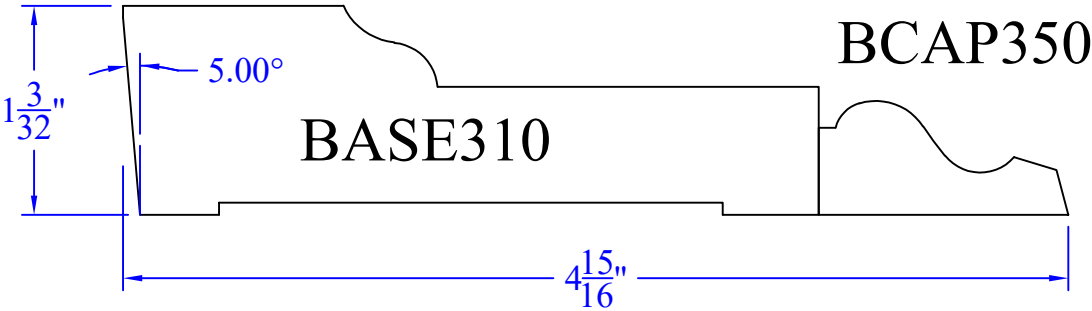

Creative Woodworking N.W., Inc.

1036 S.E. Taylor * Portland, Oregon 97214
Phone:(503) 230-9265 * Fax:(503) 232-9082
www.Creativewoodworkingnw.com

BASE310
1-3/32" x 3-5/8"