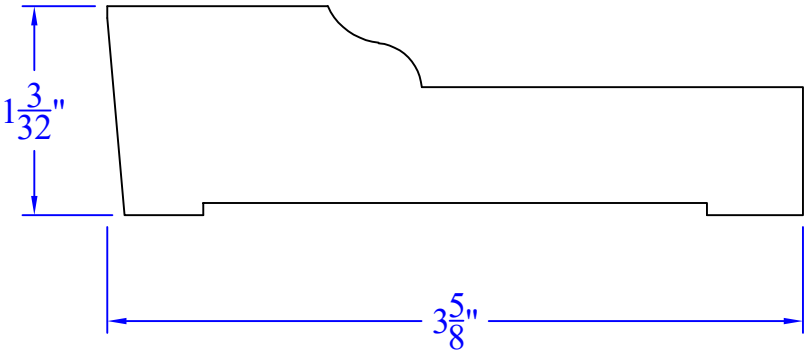

Creative Woodworking N.W., Inc.

1036 S.E. Taylor * Portland, Oregon 97214
Phone:(503) 230-9265 * Fax:(503) 232-9082
www.Creativewoodworkingnw.com

BASE310
1-3/32" x 3-5/8"