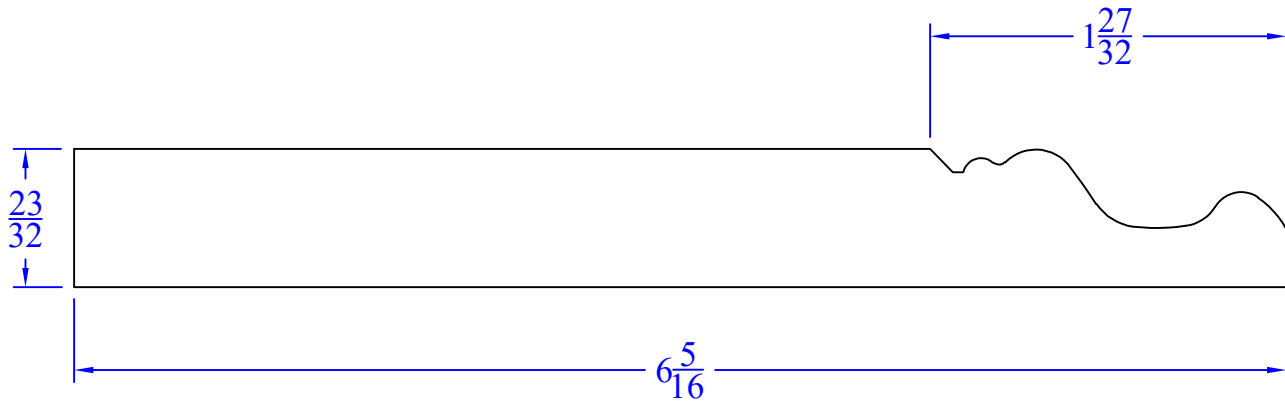

Creative Woodworking N.W., Inc.

1036 S.E. Taylor * Portland, Oregon 97214
Phone:(503) 230-9265 * Fax:(503) 232-9082
www.Creativewoodworkingnw.com

BASE311
23/32" x 6-5/16"