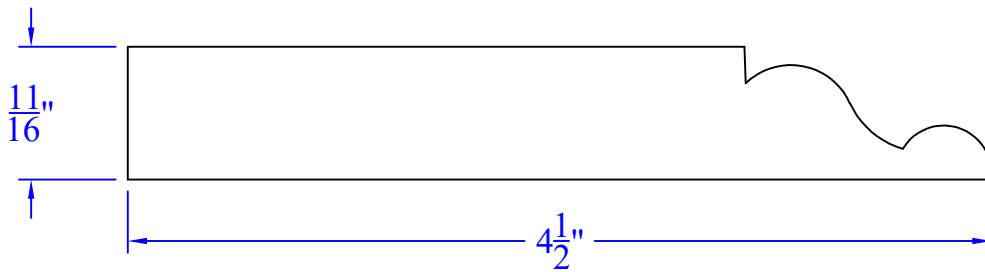

Creative Woodworking N.W., Inc.

1036 S.E. Taylor * Portland, Oregon 97214
Phone:(503) 230-9265 * Fax:(503) 232-9082
www.Creativewoodworkingnw.com

BASE312
 $11/16"$ x $4-1/2"$