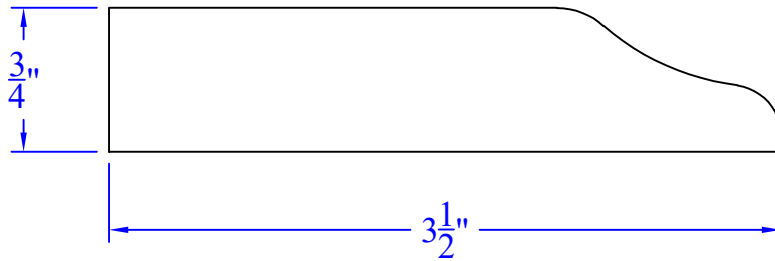

Creative Woodworking N.W., Inc.

1036 S.E. Taylor * Portland, Oregon 97214
Phone:(503) 230-9265 * Fax:(503) 232-9082
www.Creativewoodworkingnw.com

BASE315
3/4" x 3-1/2"