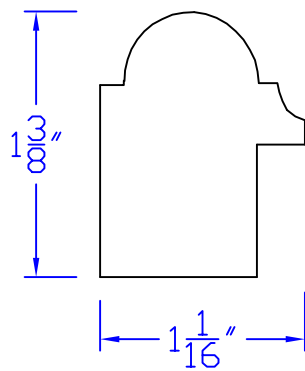

# Creative Woodworking N.W., Inc.

1036 S.E. Taylor \* Portland, Oregon 97214  
Phone:(503) 230-9265 \* Fax:(503) 232-9082  
www.Creativewoodworkingnw.com

BBND009

$1\frac{3}{8}" \times 1\frac{1}{16}"$