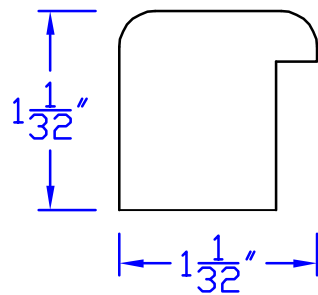

Creative Woodworking N.W., Inc.

1036 S.E. Taylor * Portland, Oregon 97214
Phone:(503) 230-9265 * Fax:(503) 232-9082
www.Creativewoodworkingnw.com

BBND016
1-1/32" × 1-1/32"