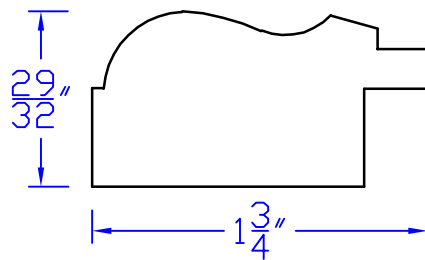

# Creative Woodworking N.W., Inc.

1036 S.E. Taylor \* Portland, Oregon 97214

Phone:(503) 230-9265 \* Fax:(503) 232-9082

www.Creativewoodworkingnw.com

BBND017

29/32" × 1 3/4"