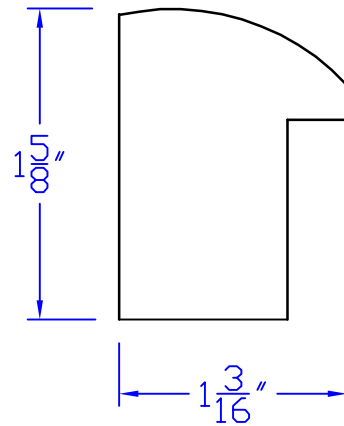

# Creative Woodworking N.W., Inc.

1036 S.E. Taylor \* Portland, Oregon 97214  
Phone:(503) 230-9265 \* Fax:(503) 232-9082  
www.Creativewoodworkingnw.com

BBND018

$1\frac{5}{8}" \times 1\frac{3}{16}"$