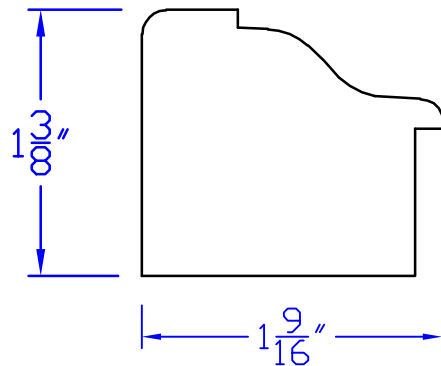

# Creative Woodworking N.W., Inc.

1036 S.E. Taylor \* Portland, Oregon 97214

Phone:(503) 230-9265 \* Fax:(503) 232-9082

www.Creativewoodworkingnw.com

BBND021

1-3/8" x 1-9/16"