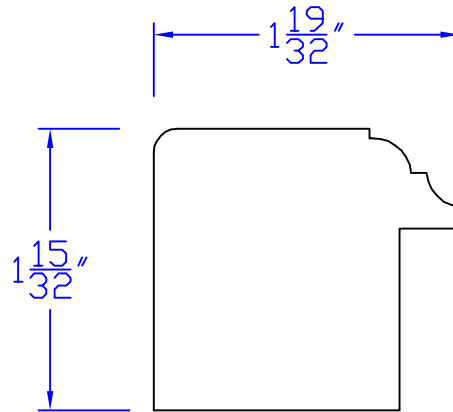

Creative Woodworking N.W., Inc.

1036 S.E. Taylor * Portland, Oregon 97214

Phone:(503) 230-9265 * Fax:(503) 232-9082

www.Creativewoodworkingnw.com

BBND023

$1-15/32" \times 1-19/32"$