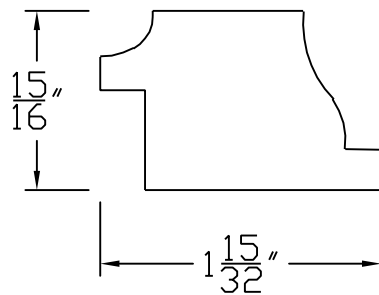

Creative Woodworking N.W., Inc.

1036 S.E. Taylor * Portland, Oregon 97214

Phone:(503) 230-9265 * Fax:(503) 232-9082

www.Creativewoodworkingnw.com

BBND028

15/16" x 1-15/32"