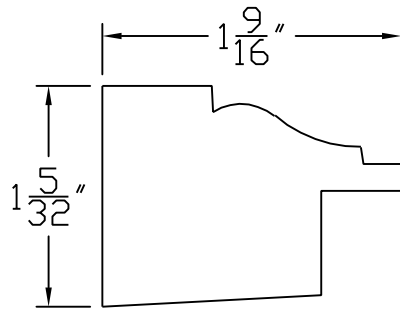

# Creative Woodworking N.W., Inc.

1036 S.E. Taylor \* Portland, Oregon 97214

Phone:(503) 230-9265 \* Fax:(503) 232-9082

[www.Creativewoodworkingnw.com](http://www.Creativewoodworkingnw.com)

BBND029

1 5/32" X 1 9/16"