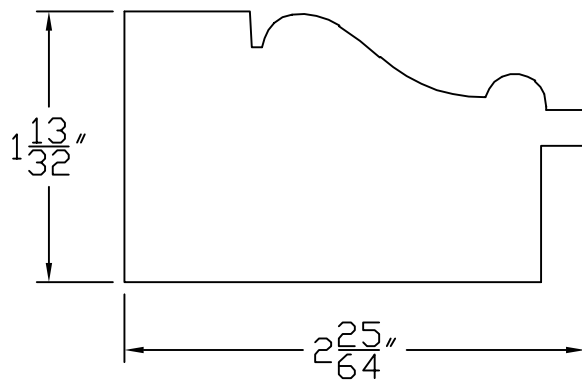

Creative Woodworking N.W., Inc.

1036 S.E. Taylor * Portland, Oregon 97214

Phone:(503) 230-9265 * Fax:(503) 232-9082

www.Creativewoodworkingnw.com

BBND033

1- $13/32$ " x 2- $25/64$ "