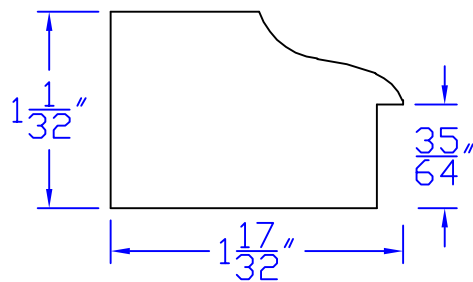

# Creative Woodworking N.W., Inc.

1036 S.E. Taylor \* Portland, Oregon 97214  
Phone:(503) 230-9265 \* Fax:(503) 232-9082  
www.Creativewoodworkingnw.com

BBND034

$1\frac{1}{32}$ "  $\times$   $1\frac{17}{32}$ "