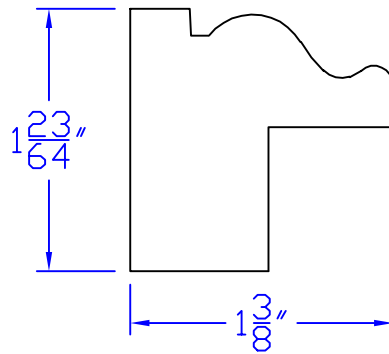

Creative Woodworking N.W., Inc.

1036 S.E. Taylor * Portland, Oregon 97214
Phone:(503) 230-9265 * Fax:(503) 232-9082
www.Creativewoodworkingnw.com

BBND035
1-23/64" x 1-3/8"