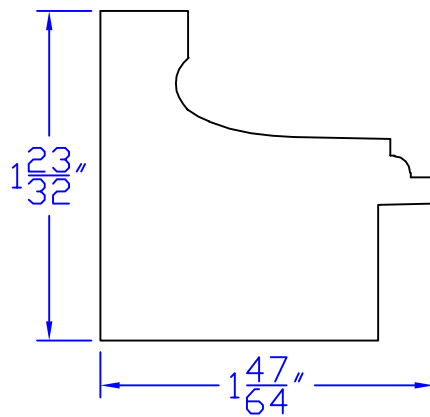

Creative Woodworking N.W., Inc.

1036 S.E. Taylor * Portland, Oregon 97214
Phone:(503) 230-9265 * Fax:(503) 232-9082
www.Creativewoodworkingnw.com

BBND037

$1\frac{23}{32}$ " \times $1\frac{47}{64}$ "