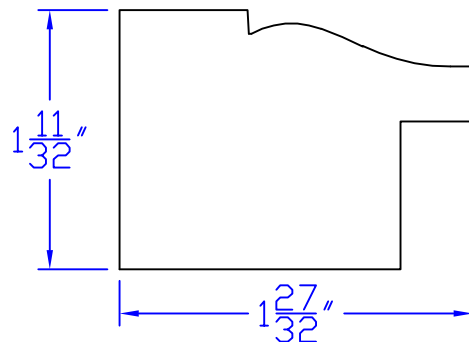

Creative Woodworking N.W., Inc.

1036 S.E. Taylor * Portland, Oregon 97214
Phone:(503) 230-9265 * Fax:(503) 232-9082
www.Creativewoodworkingnw.com

BBND041

$1\frac{11}{32}$ " \times $1\frac{27}{32}$ "