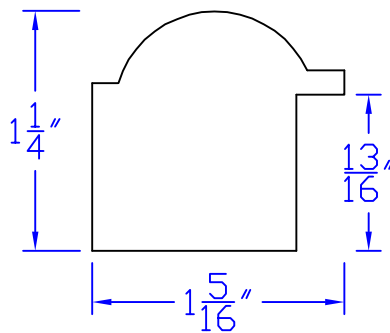

Creative Woodworking N.W., Inc.

1036 S.E. Taylor * Portland, Oregon 97214
Phone:(503) 230-9265 * Fax:(503) 232-9082
www.Creativewoodworkingnw.com

BBND042
 $1-1/4" \times 1-5/16"$