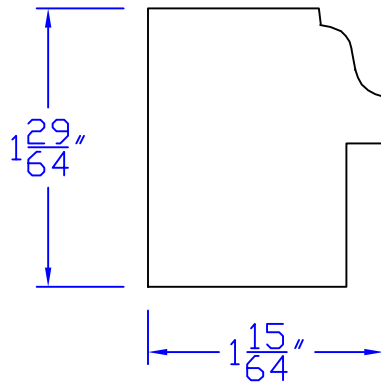

Creative Woodworking N.W., Inc.

1036 S.E. Taylor * Portland, Oregon 97214
Phone:(503) 230-9265 * Fax:(503) 232-9082
www.Creativewoodworkingnw.com

BBND046

$1\frac{29}{64}$ " \times $1\frac{15}{64}$ "