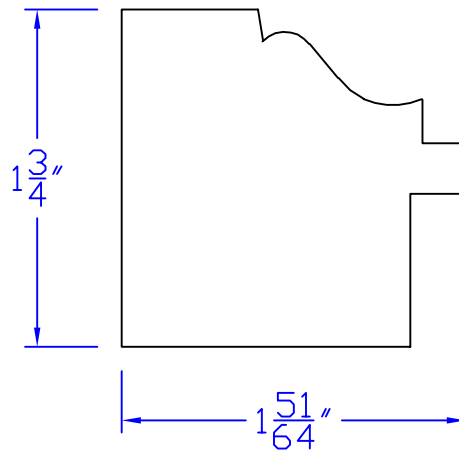

Creative Woodworking N.W., Inc.

1036 S.E. Taylor * Portland, Oregon 97214
Phone:(503) 230-9265 * Fax:(503) 232-9082
www.Creativewoodworkingnw.com

BBND049
1-3/4" x 1-51/64"