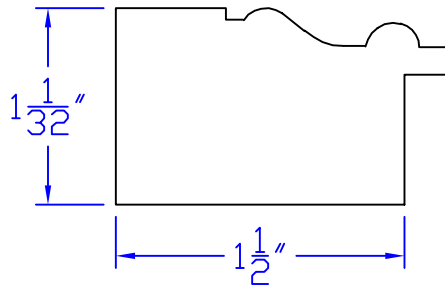

Creative Woodworking N.W., Inc.

1036 S.E. Taylor * Portland, Oregon 97214
Phone:(503) 230-9265 * Fax:(503) 232-9082
www.Creativewoodworkingnw.com

BBND050
1-1/32" × 1-1/2"