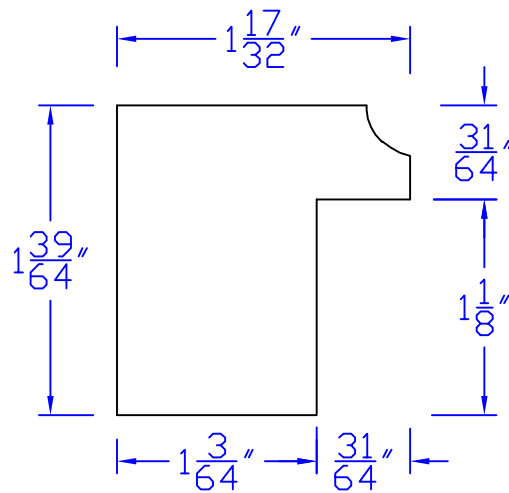

# Creative Woodworking N.W., Inc.

1036 S.E. Taylor \* Portland, Oregon 97214  
Phone:(503) 230-9265 \* Fax:(503) 232-9082  
www.Creativewoodworkingnw.com

BBND051

$1\text{-}\frac{39}{64}\text{"}$   $\times$   $1\text{-}\frac{17}{32}\text{"}$