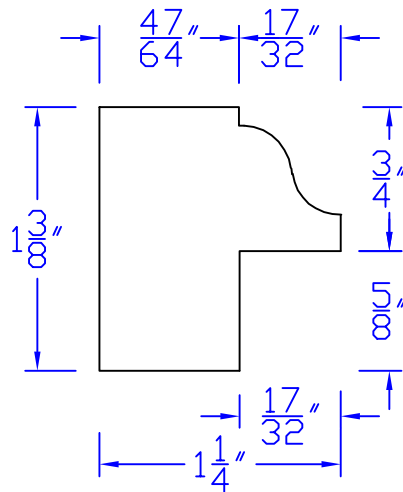

# Creative Woodworking N.W., Inc.

1036 S.E. Taylor \* Portland, Oregon 97214  
Phone:(503) 230-9265 \* Fax:(503) 232-9082  
www.Creativewoodworkingnw.com

BBND052

1-3/8 x 1-1/4"