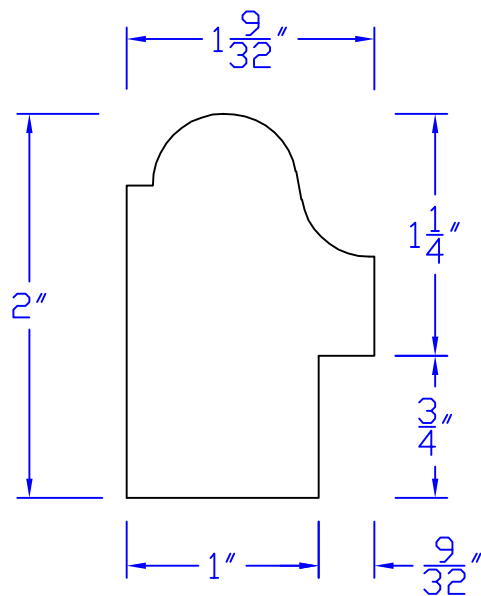

Creative Woodworking N.W., Inc.

1036 S.E. Taylor * Portland, Oregon 97214
Phone:(503) 230-9265 * Fax:(503) 232-9082
www.Creativewoodworkingnw.com

BBND053
2" x $1\frac{9}{32}$ "