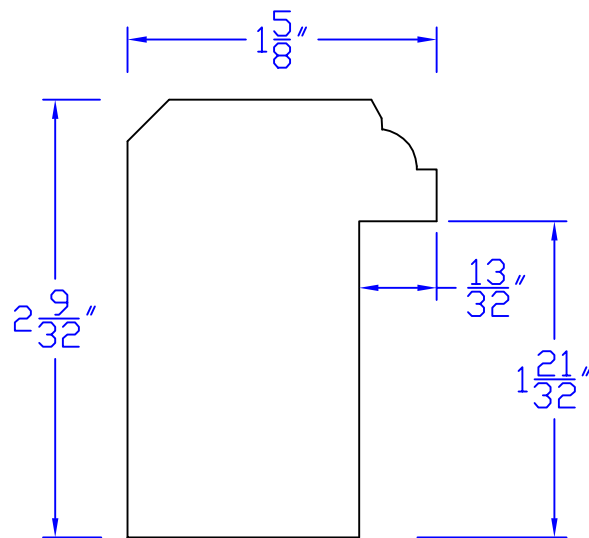

Creative Woodworking N.W., Inc.

1036 S.E. Taylor * Portland, Oregon 97214
Phone:(503) 230-9265 * Fax:(503) 232-9082
www.Creativewoodworkingnw.com

BBND054
 $2\frac{9}{32}$ " x $1\frac{5}{8}$ "