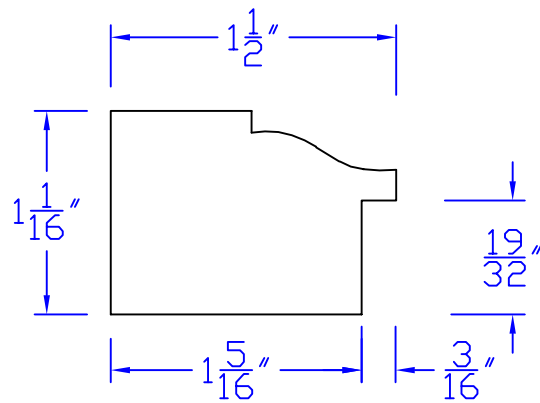

Creative Woodworking N.W., Inc.

1036 S.E. Taylor * Portland, Oregon 97214
Phone:(503) 230-9265 * Fax:(503) 232-9082
www.Creativewoodworkingnw.com

BBND056

$1 - 1/16$ " x $1 - 1/2$ "