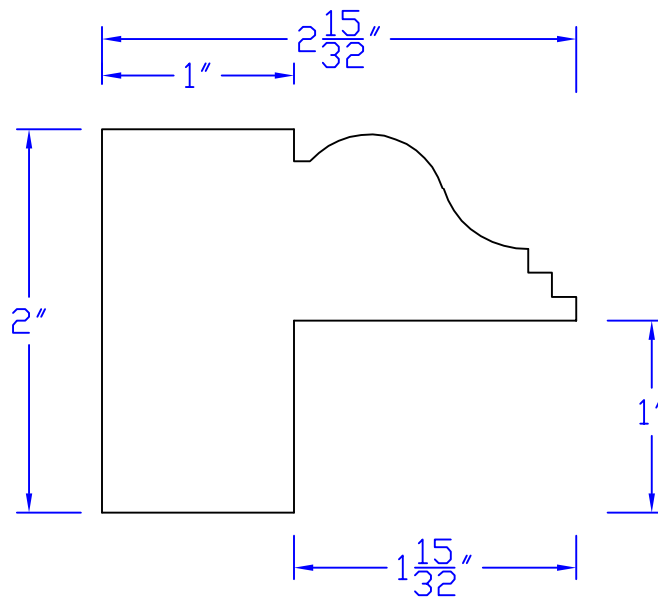

Creative Woodworking N.W., Inc.

1036 S.E. Taylor * Portland, Oregon 97214
Phone:(503) 230-9265 * Fax:(503) 232-9082
www.Creativewoodworkingnw.com

BBND059
2" x $2\frac{15}{32}$ "