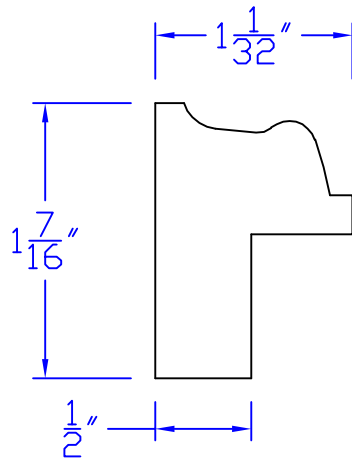

Creative Woodworking N.W., Inc.

1036 S.E. Taylor * Portland, Oregon 97214
Phone:(503) 230-9265 * Fax:(503) 232-9082
www.Creativewoodworkingnw.com

BBND060
 $1 - 7/16" \times 1 - 1/32"$