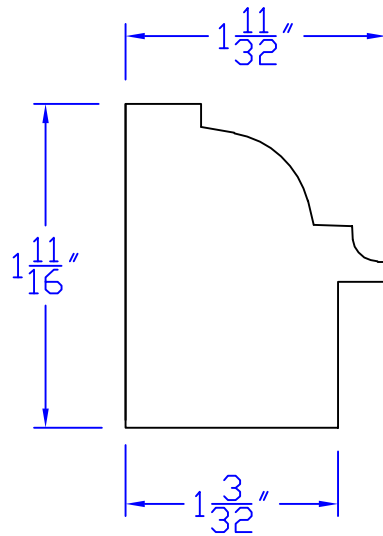

Creative Woodworking N.W., Inc.

1036 S.E. Taylor * Portland, Oregon 97214
Phone:(503) 230-9265 * Fax:(503) 232-9082
www.Creativewoodworkingnw.com

BBND061

1-11/16" x 1-11/32"