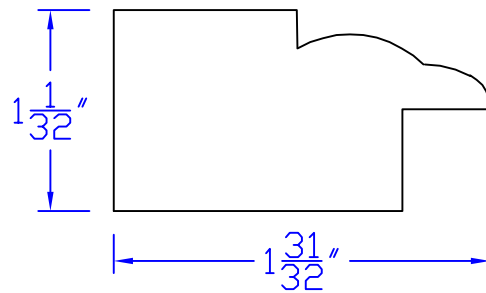

Creative Woodworking N.W., Inc.

1036 S.E. Taylor * Portland, Oregon 97214
Phone:(503) 230-9265 * Fax:(503) 232-9082
www.Creativewoodworkingnw.com

BBND063

$1 - 1/32'' \times 1 - 31/32''$