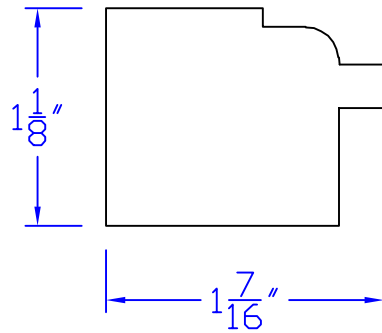

Creative Woodworking N.W., Inc.

1036 S.E. Taylor * Portland, Oregon 97214
Phone:(503) 230-9265 * Fax:(503) 232-9082
www.Creativewoodworkingnw.com

BBND064

1-1/8" x 1-7/16"