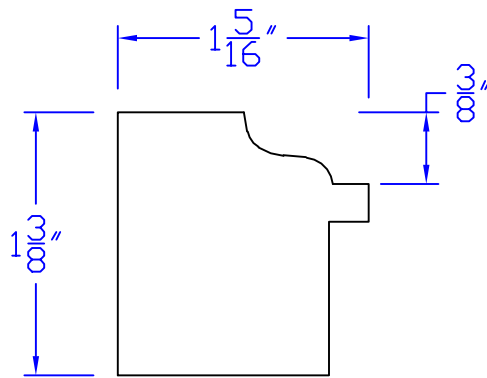

Creative Woodworking N.W., Inc.

1036 S.E. Taylor * Portland, Oregon 97214
Phone:(503) 230-9265 * Fax:(503) 232-9082
www.Creativewoodworkingnw.com

BBND065
 $1\frac{3}{8}" \times 1\frac{5}{16}"$