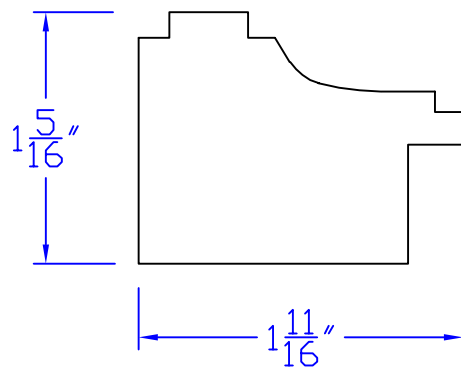

Creative Woodworking N.W., Inc.

1036 S.E. Taylor * Portland, Oregon 97214
Phone:(503) 230-9265 * Fax:(503) 232-9082
www.Creativewoodworkingnw.com

BBND066

$1-5/16$ " x $1-11/16$ "