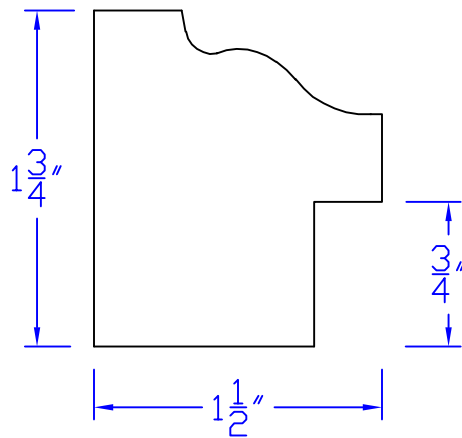

Creative Woodworking N.W., Inc.

1036 S.E. Taylor * Portland, Oregon 97214
Phone:(503) 230-9265 * Fax:(503) 232-9082
www.Creativewoodworkingnw.com

BBND067

$1-3/4''$ x $1-1/2''$