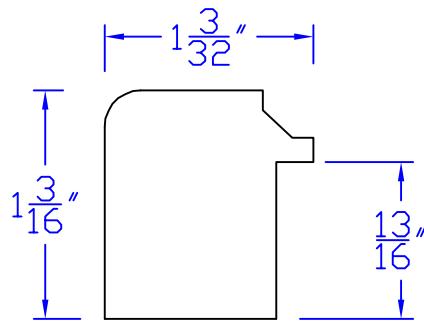

# Creative Woodworking N.W., Inc.

1036 S.E. Taylor \* Portland, Oregon 97214  
Phone:(503) 230-9265 \* Fax:(503) 232-9082  
www.Creativewoodworkingnw.com

BBND068  
 $1-\frac{3}{16}$ " x  $1-\frac{3}{32}$ "