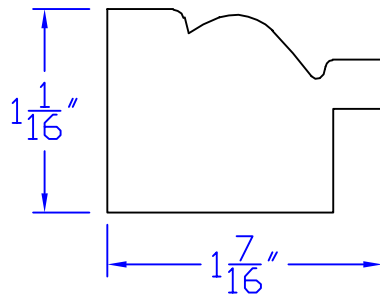

Creative Woodworking N.W., Inc.

1036 S.E. Taylor * Portland, Oregon 97214
Phone:(503) 230-9265 * Fax:(503) 232-9082
www.Creativewoodworkingnw.com

BBND072

$1 - 1/16$ " x $1 - 7/16$ "