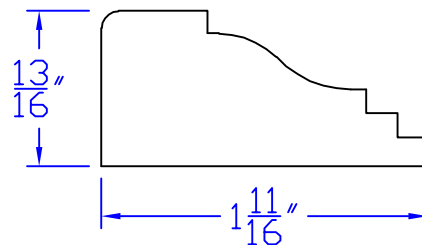

Creative Woodworking N.W., Inc.

1036 S.E. Taylor * Portland, Oregon 97214
Phone:(503) 230-9265 * Fax:(503) 232-9082
www.Creativewoodworkingnw.com

BBND074
 $13/16$ " x $1-11/16$ "