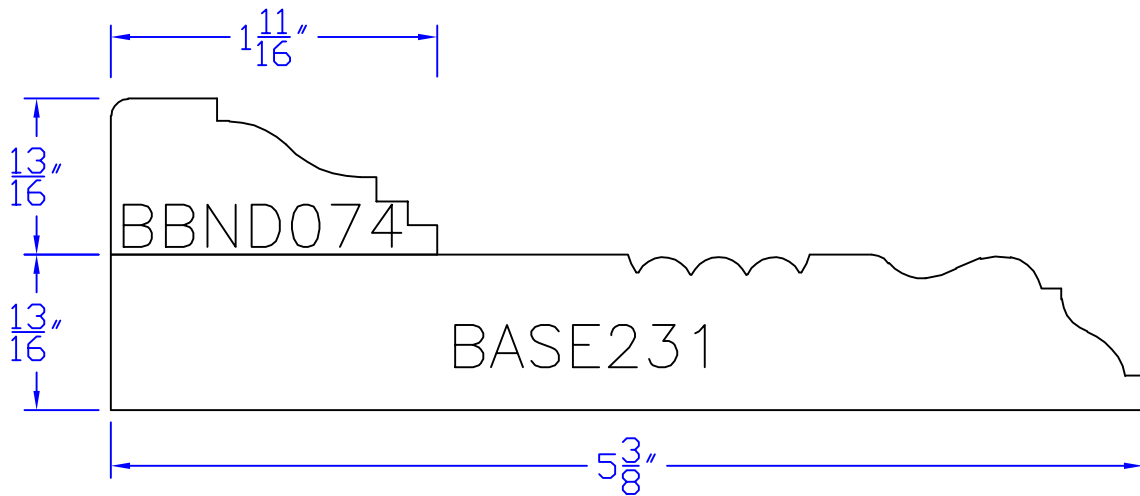

Creative Woodworking N.W., Inc.

1036 S.E. Taylor * Portland, Oregon 97214
Phone:(503) 230-9265 * Fax:(503) 232-9082
www.Creativewoodworkingnw.com

BBND074
 $13/16$ " x $1-11/16$ "