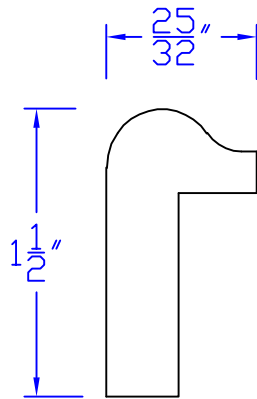

Creative Woodworking N.W., Inc.

1036 S.E. Taylor * Portland, Oregon 97214
Phone:(503) 230-9265 * Fax:(503) 232-9082
www.Creativewoodworkingnw.com

BBND076
1-1/2" x 25/32"