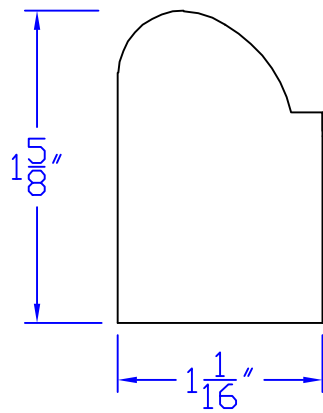

# Creative Woodworking N.W., Inc.

1036 S.E. Taylor \* Portland, Oregon 97214  
Phone:(503) 230-9265 \* Fax:(503) 232-9082  
www.Creativewoodworkingnw.com

BBND077  
1-5/8" x 1-1/16"