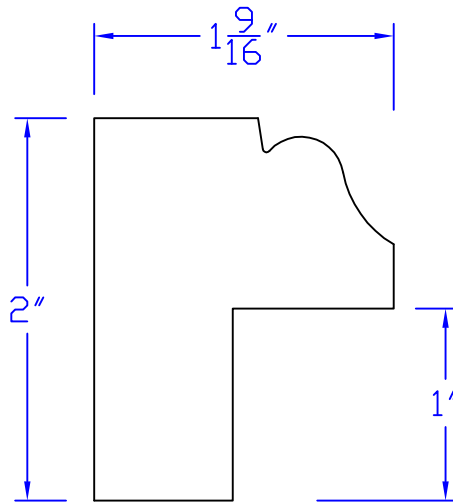

Creative Woodworking N.W., Inc.

1036 S.E. Taylor * Portland, Oregon 97214

Phone:(503) 230-9265 * Fax:(503) 232-9082

www.Creativewoodworkingnw.com

BBND079
2" x 1-9/16"